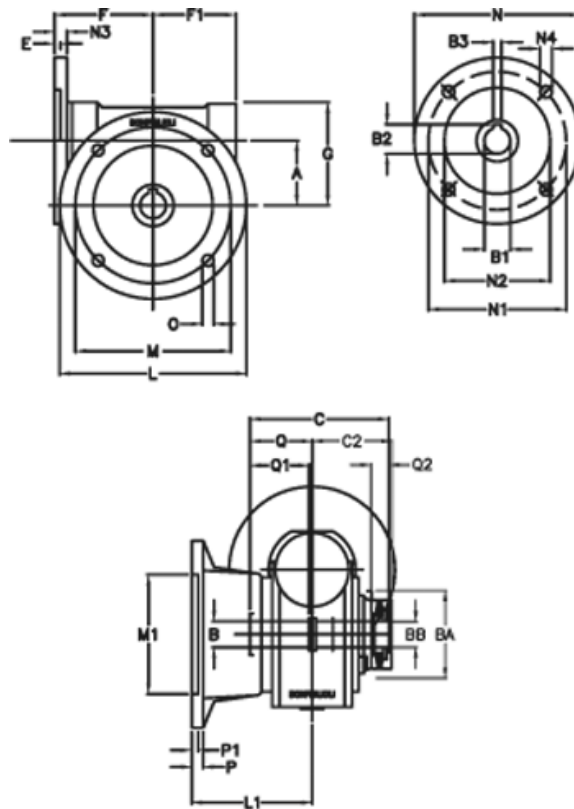

Article number: 390204902443236

Description: Worm Gear with Torque Limiter  
VF 49-L2-F-24 P80B5

## Measures

a = 49.50	C2 = 63,5	m = 90	P = 12
B = 25	Description = VF 49F-xx-80B14	M1 = 70	P1 = 10
B1 E7 = 19	E = 3.0	N = 120	Q = 51.0
B2 = 21.8	F = 70	N1 = 100	Q1 = 41
B3 H9 = 6	F1 = 63	N2 = 80	Q2 = 15
BA = 63	g = 80	N3 = 10.0	
BB H7 = 14	L = 125	N4 = 7.0	
C = 105	L1 = 85.5	O = 10.5	